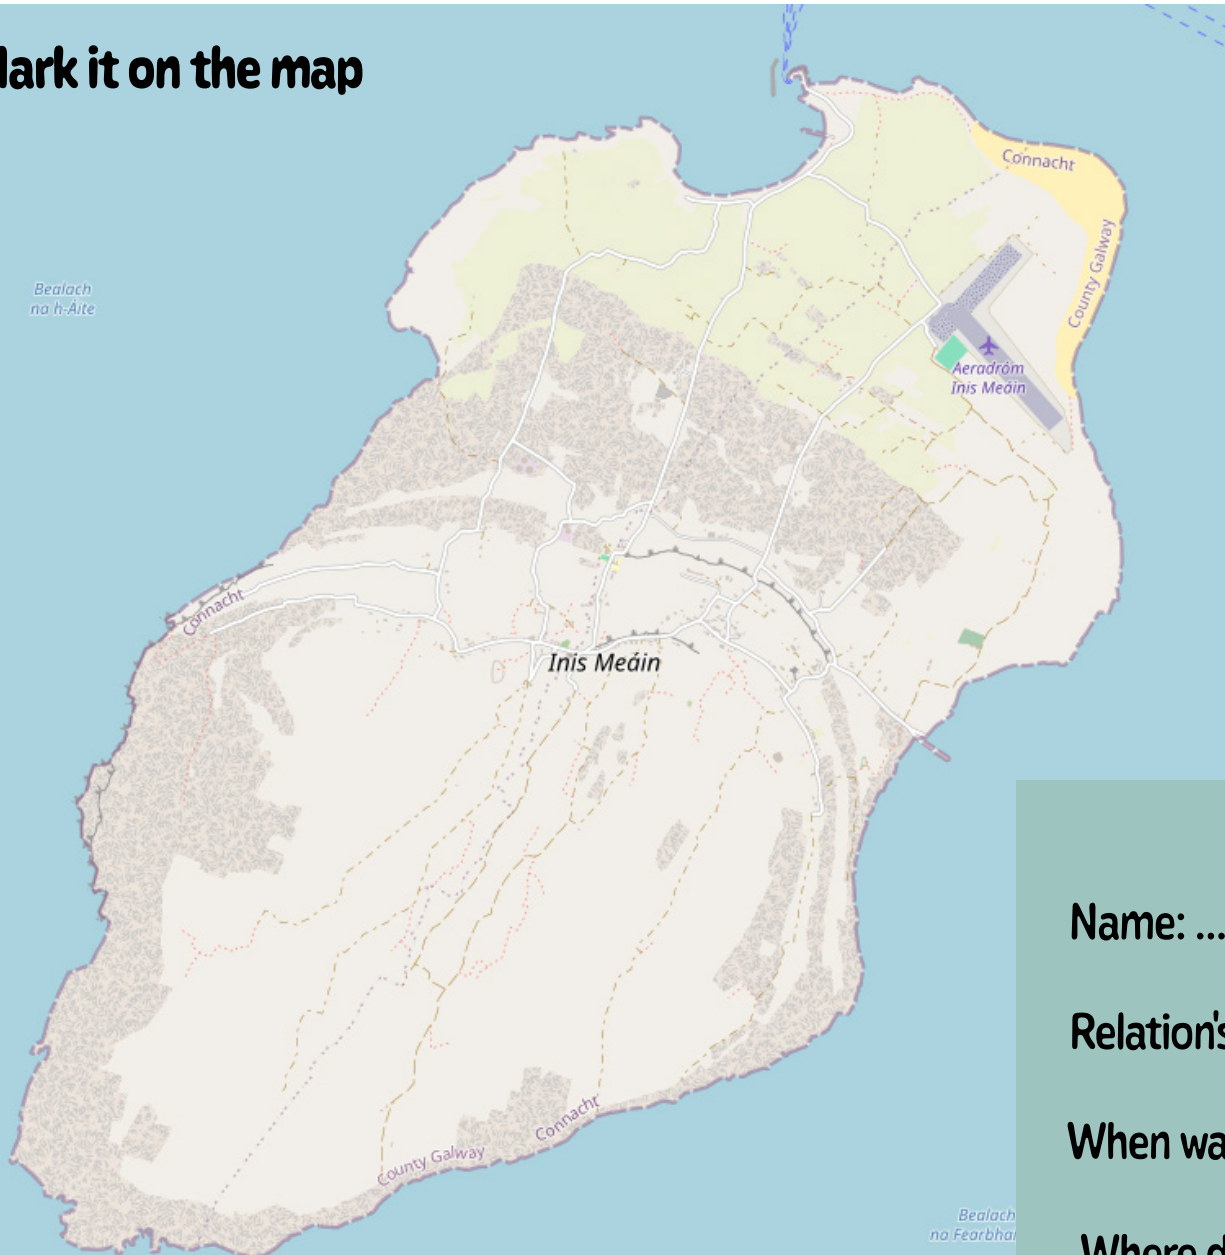

# Special Task Corncrake

Name: ..... Relation's Name: .....

When was the last time they heard it?..... Where did they last hear it? .....

**WHAT TYPE OF HABITAT?**

Grassland

Hay meadow

Wet marsh full of yellow flags

# Obairbhaile Traonach

Ainm Féin: .....

Ainm Gaol Leat: .....

Cén bhliain deiridh ar chuala gaol leat é?.....

Cén áit ar chuala gaol leat an Traonach ? .....

**Marcáil ar an mapa**

**Cén cineál gnáthóg?**

- Talamh féarach
- Móinéar féar tirim
- Talamh fliuch lán le feilistream

# Special Task Corncrake

Mark it on the map

WHAT TYPE OF HABITAT?

- Grassland
- Hay meadow
- Wet marsh full of yellow flags

Name: .....

Relation's Name: .....

When was the last time they heard it?.....

Where did they last hear it? .....