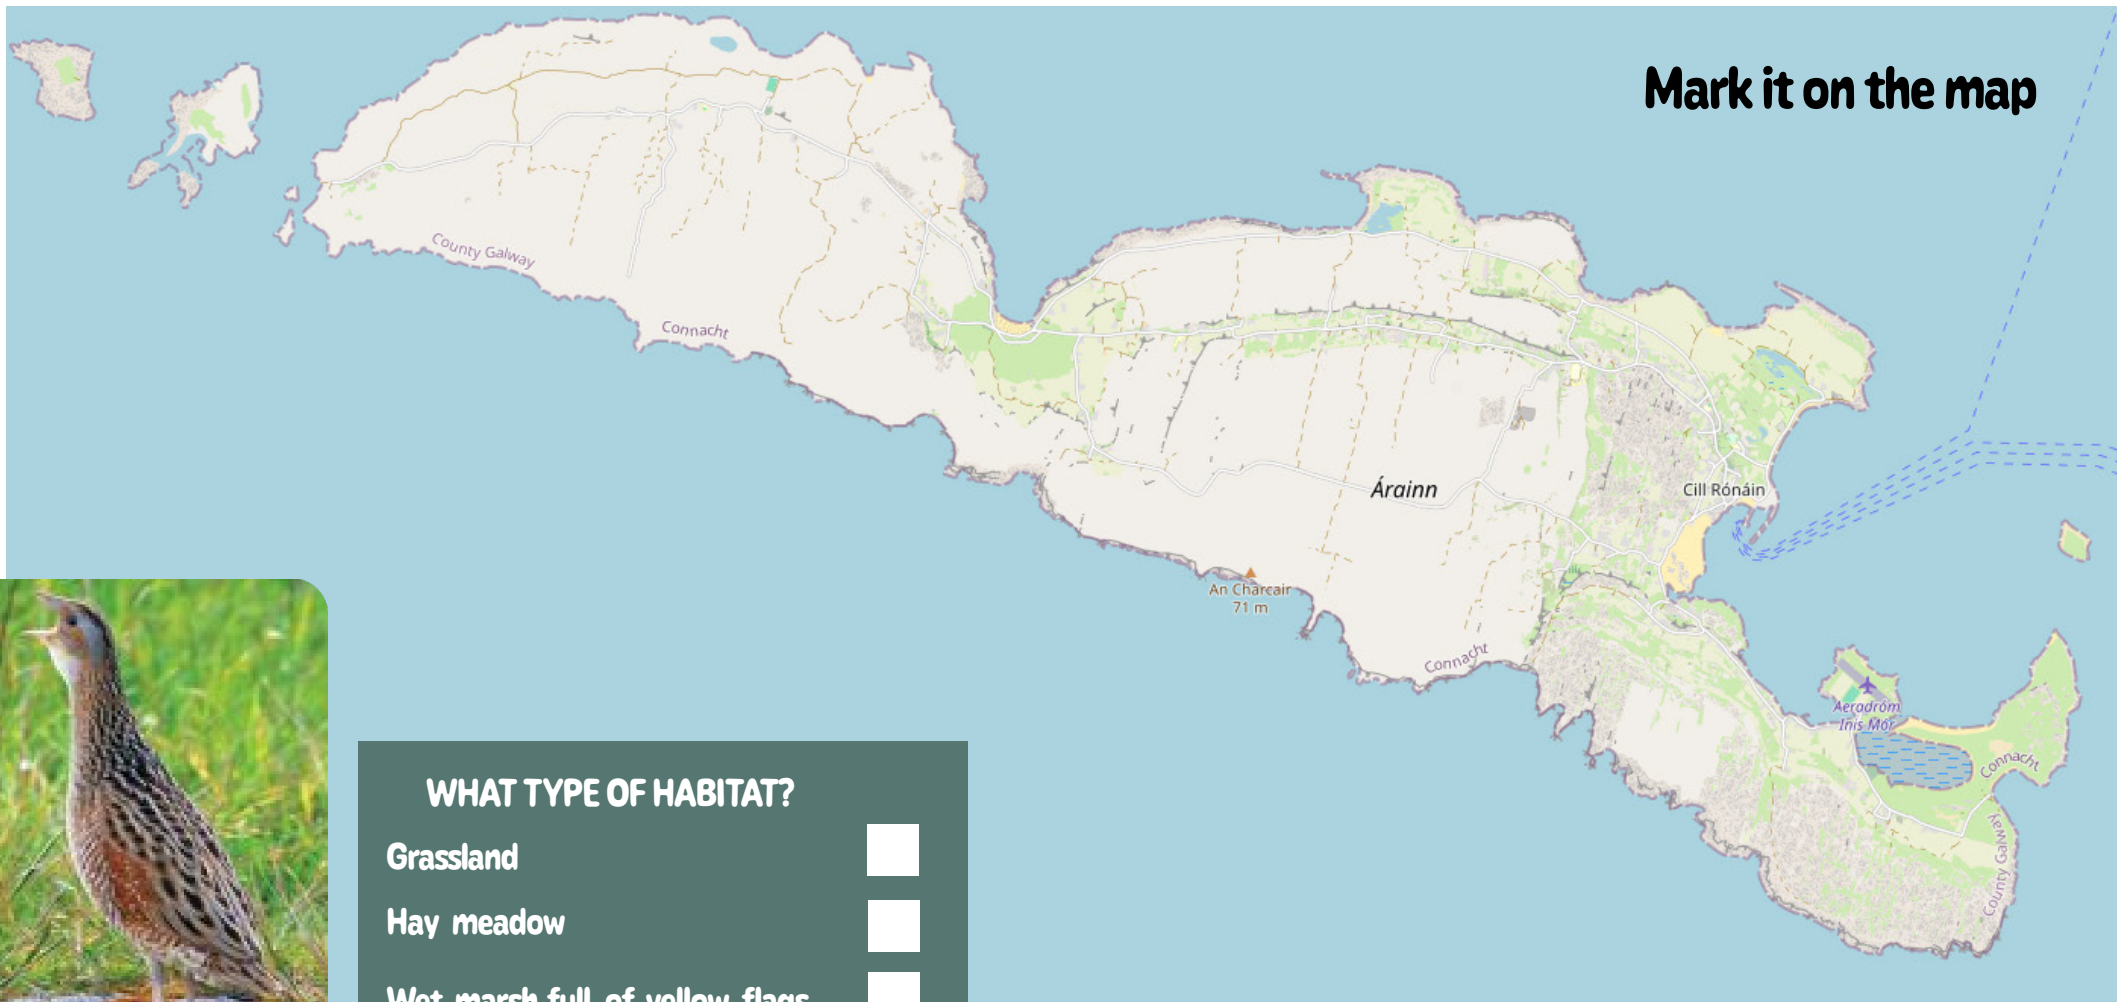

# Special Task Corncrake

Name: ..... Relation's Name: .....

When was the last time they heard it?..... Where did they last hear it? .....

**WHAT TYPE OF HABITAT?**

Grassland

Hay meadow

Wet marsh full of yellow flags

# Special Task Corncrake

Mark it on the map

WHAT TYPE OF HABITAT?

- Grassland
- Hay meadow
- Wet marsh full of yellow flags

Name: .....

Relation's Name: .....

When was the last time they heard it?.....

Where did they last hear it? .....